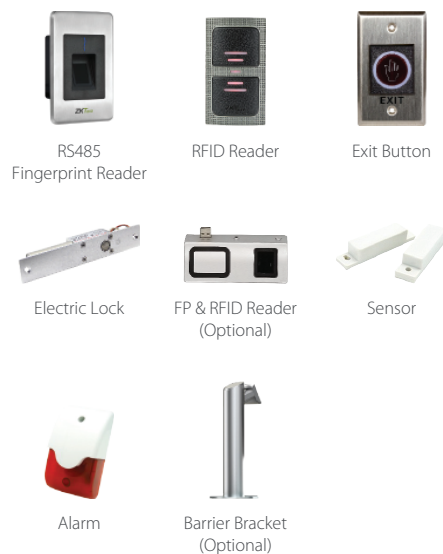

Wide Pose Angle
Acceptance

Touchless for
Better Hygiene

Features

- Visible Light Facial Recognition
- Anti-spoofing algorithm against print attack (laser, color and B/W photos), videos attack and 3D mask attack
- Multiple verification methods: Face / Fingerprint / Card / Password
- Huge capacity of 10,000 facial templates
- Compatible with turnstiles of ZKTeco and the third parties
- 125KHz ID card (EM), RFID S50/S70 IC Card (13.56 MHz) and fingerprint (optional)
- 7" LCD touchscreen
- Supplement lighting with adjustable brightness

2 meters of recognition distance and extra wide angle recognition

The recognition distance has been greatly extended to 2 meters, which significantly improves maximum traffic rate. While most of the algorithms only support $\pm 15^\circ$ of detectable face angle, FaceDepot-7BL doubles the detection angle in terms of head rotation and tilt to $\pm 30^\circ$.

Specifications

Display	7-inch touchscreen
Face Capacity	10,000
Fingerprint Capacity	10,000 (Optional)
Card Capacity	10,000 (Optional)
Transactions	200,000
Operation System	Linux
Standard Functions	ADMS, T9 Input, DST, Camera, 9-digit User ID, Access Levels, Groups, Holidays, Anti-passback, Record Query, Tamper Switch Alarm, Multiple Verify Modes
Hardware	900MHz Dual Core CPU; 512MB RAM / 8G Flash; 2MP WDR Low Light Camera; Adjustable LED Supplement Lighting
Communication	TCP/IP, WiFi (Optional), Wiegand input/output, RS485
Access Control Interface	3rd Party Electric Lock, Door Sensor, Exit Button, Alarm Output, Auxiliary Input
Optional Functions	125KHz ID card (EM), RFID S50/S70 IC Card (13.56 MHz), Fingerprint
Facial Recognition Speed	≤1s
Biometrics Algorithms	ZKFace V5.8 & ZKFinger V10.0
Power Supply	12V 3A
Working Humidity	20% - 80%
Working Temperature	0 °C - 45 °C
Dimensions (W*H*D)	91.93 * 202.93 * 21.5 (mm)
Supported Software	ZKBioAccess

Dimensions (mm)

Accessories

Configuration