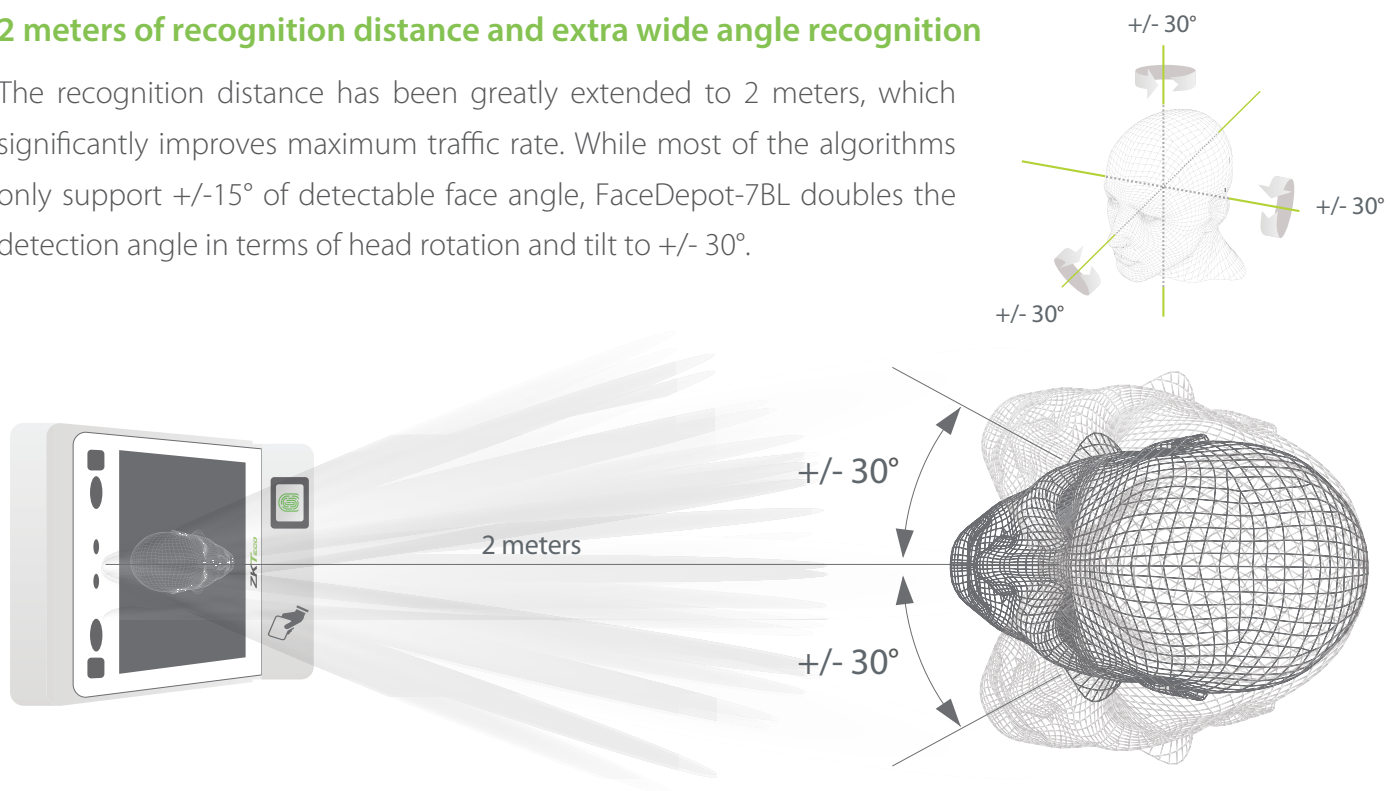

Wide Pose Angle
Acceptance

Touchless for
Better Hygiene

Features

- Visible Light Facial Recognition
- Anti-spoofing algorithm against print attack (laser, color and B/W photos), videos attack and 3D mask attack
- Multiple verification methods: Face / Fingerprint / Card / Password
- Huge capacity of 10,000 facial templates
- Compatible with turnstiles of ZKTeco and the third parties
- 125KHz ID card (EM), RFID S50/S70 IC Card (13.56 MHz) and fingerprint (optional)
- 7" LCD touchscreen
- Supplement lighting with adjustable brightness

2 meters of recognition distance and extra wide angle recognition

The recognition distance has been greatly extended to 2 meters, which significantly improves maximum traffic rate. While most of the algorithms only support $\pm 15^\circ$ of detectable face angle, FaceDepot-7BL doubles the detection angle in terms of head rotation and tilt to $\pm 30^\circ$.