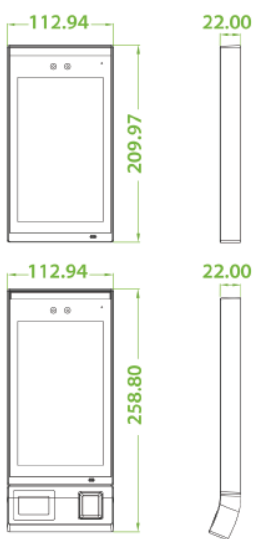

2 meters of recognition distance and extra wide angle recognition

The recognition distance has been greatly extended to 2 meters, which significantly improves maximum traffic rate. While most of the algorithms only support $\pm 15^\circ$ of detectable face angle, FaceDepot-7BL doubles the detection angle in terms of head rotation and tilt to $\pm 30^\circ$.

Specifications

Display	7-inch touchscreen
Face Capacity	10,000
Fingerprint Capacity	10,000 (Optional)
Card Capacity	10,000 (Optional)
Transactions	200,000
Operation System	Linux
Standard Functions	ADMS, T9 Input, DST, Camera, 9-digit User ID, Access Levels, Groups, Holidays, Anti-passback, Record Query, Tamper Switch Alarm, Multiple Verify Modes
Hardware	900MHz Dual Core CPU; 512MB RAM / 8G Flash; 2MP WDR Low Light Camera; Adjustable LED Supplement Lighting
Communication	TCP/IP, WiFi (Optional), Wiegand input/output, RS485
Access Control Interface	3rd Party Electric Lock, Door Sensor, Exit Button, Alarm Output, Auxiliary Input
Optional Functions	125KHz ID card (EM), RFID S50/S70 IC Card (13.56 MHz), Fingerprint
Facial Recognition Speed	≤1s
Biometrics Algorithms	ZKFace V5.8 & ZKFinger V10.0
Power Supply	12V 3A
Working Humidity	20% - 80%
Working Temperature	0 °C - 45 °C
Dimensions (W*H*D)	91.93 * 202.93 * 21.5 (mm)
Supported Software	ZKBioAccess

Dimensions (mm)

Accessories

Configuration